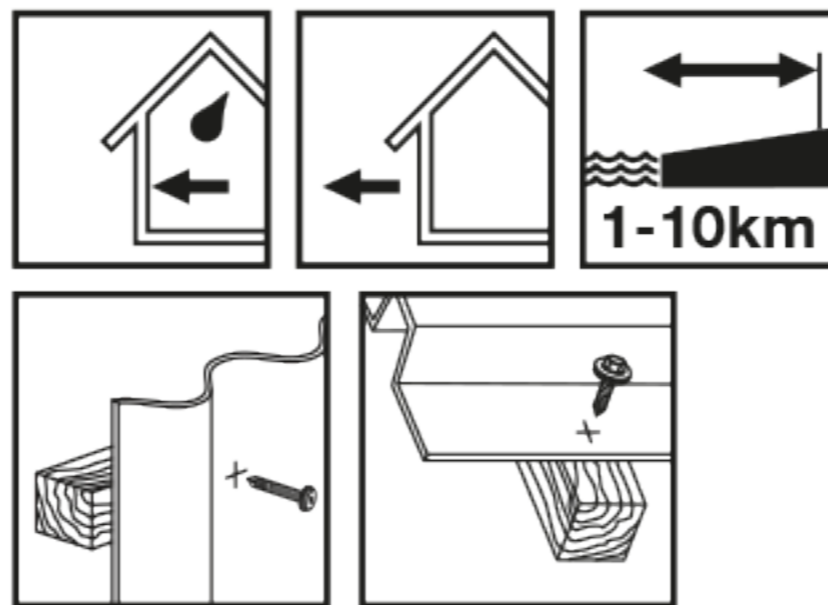

S-MDW71S 6,5x80

2284783

DC
0.4-2mm

Rostfrei / Inox / Stainless A2

2289611