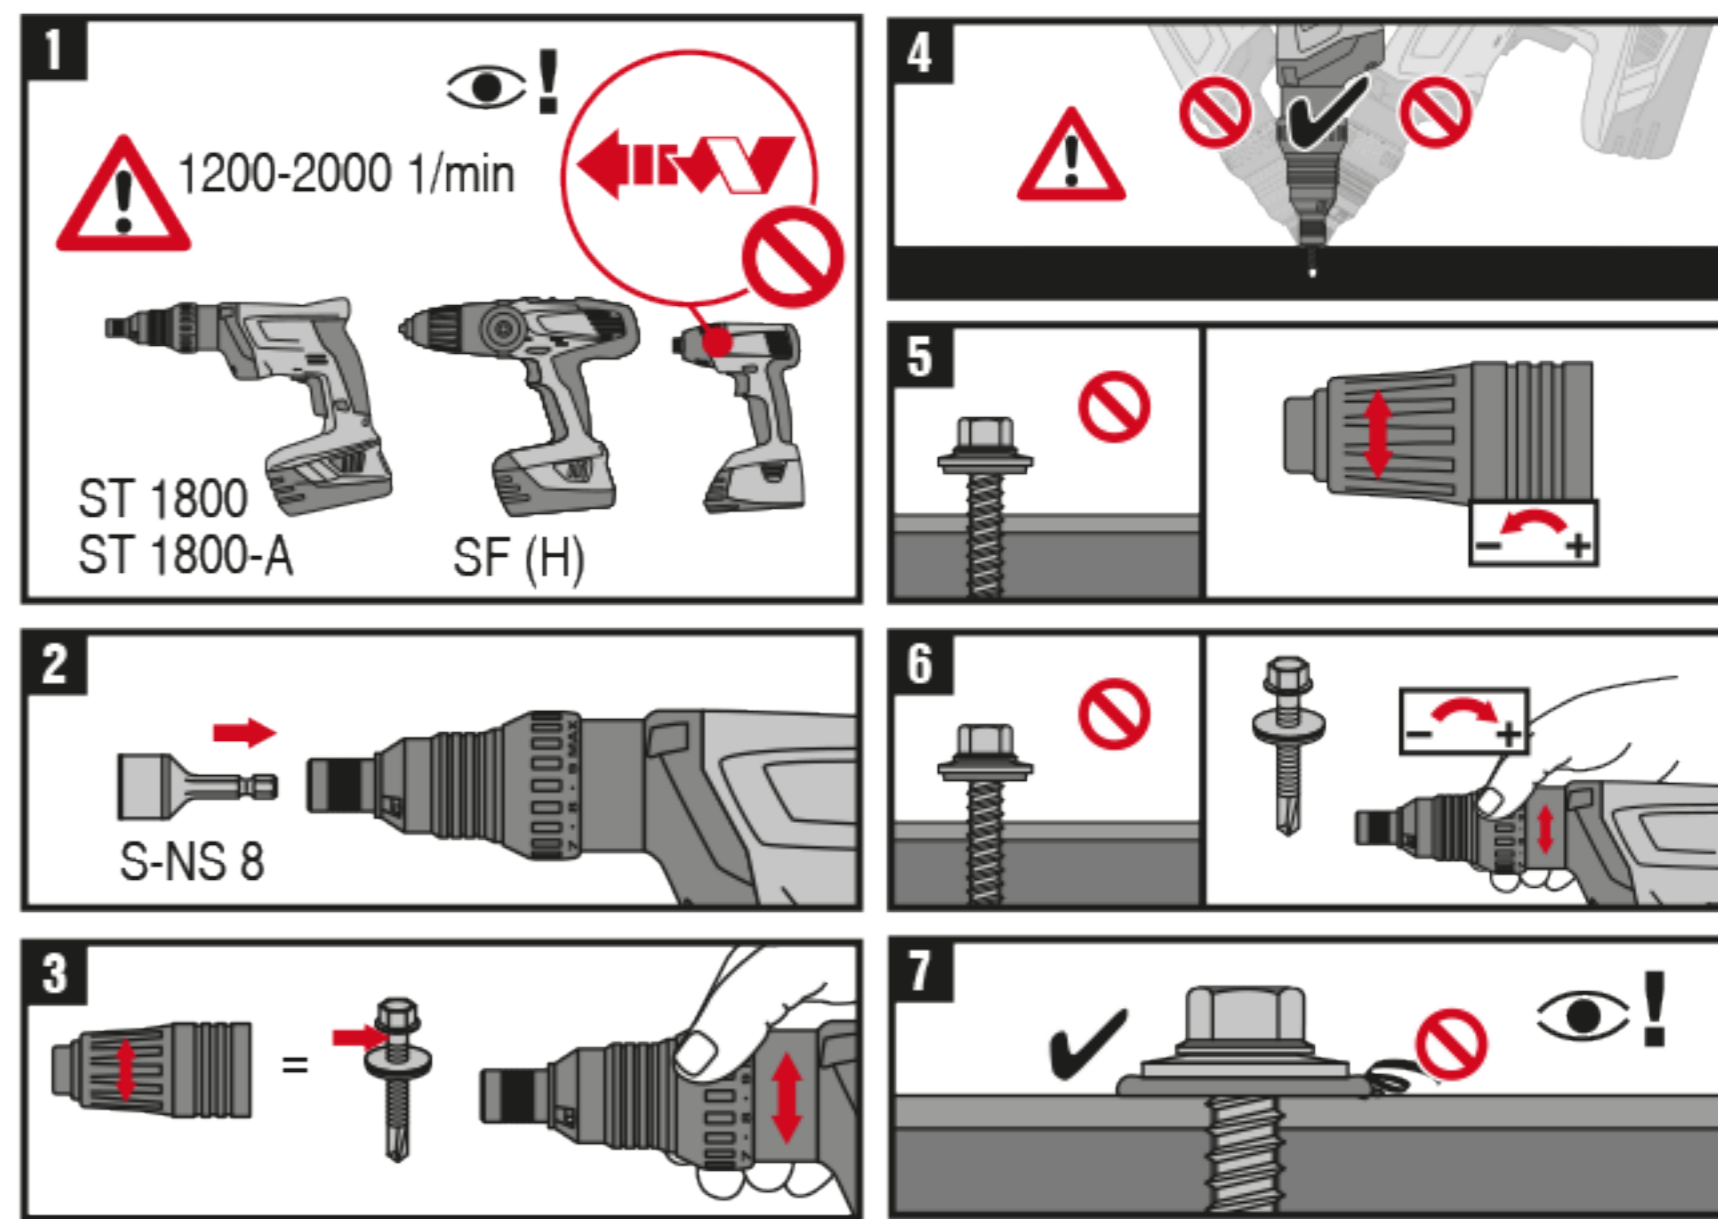

S-MDW71S 6,5x80

2284783

DC
0.4-2mm

Rostfrei / Inox / Stainless A2

2289611