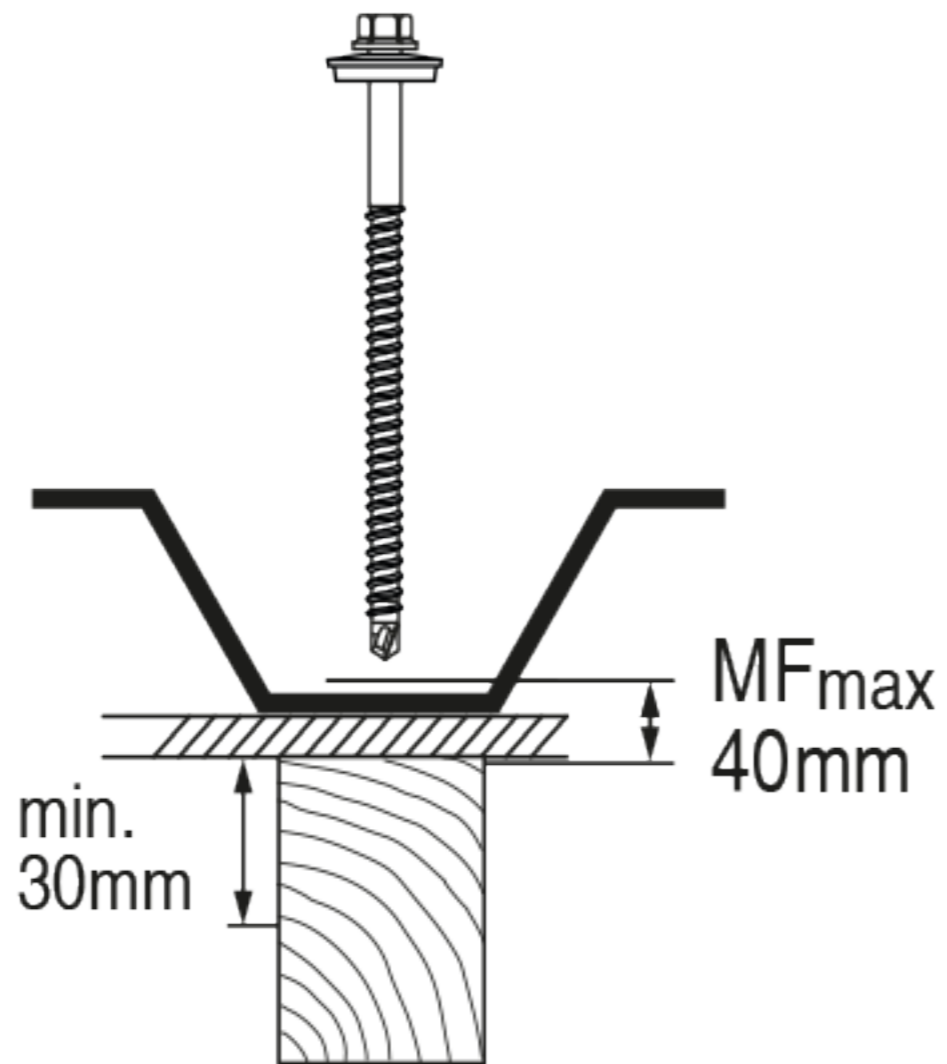

S-MDW71S 6,5x80

2284783

DC
0.4-2mm

Rostfrei / Inox / Stainless A2

2289611